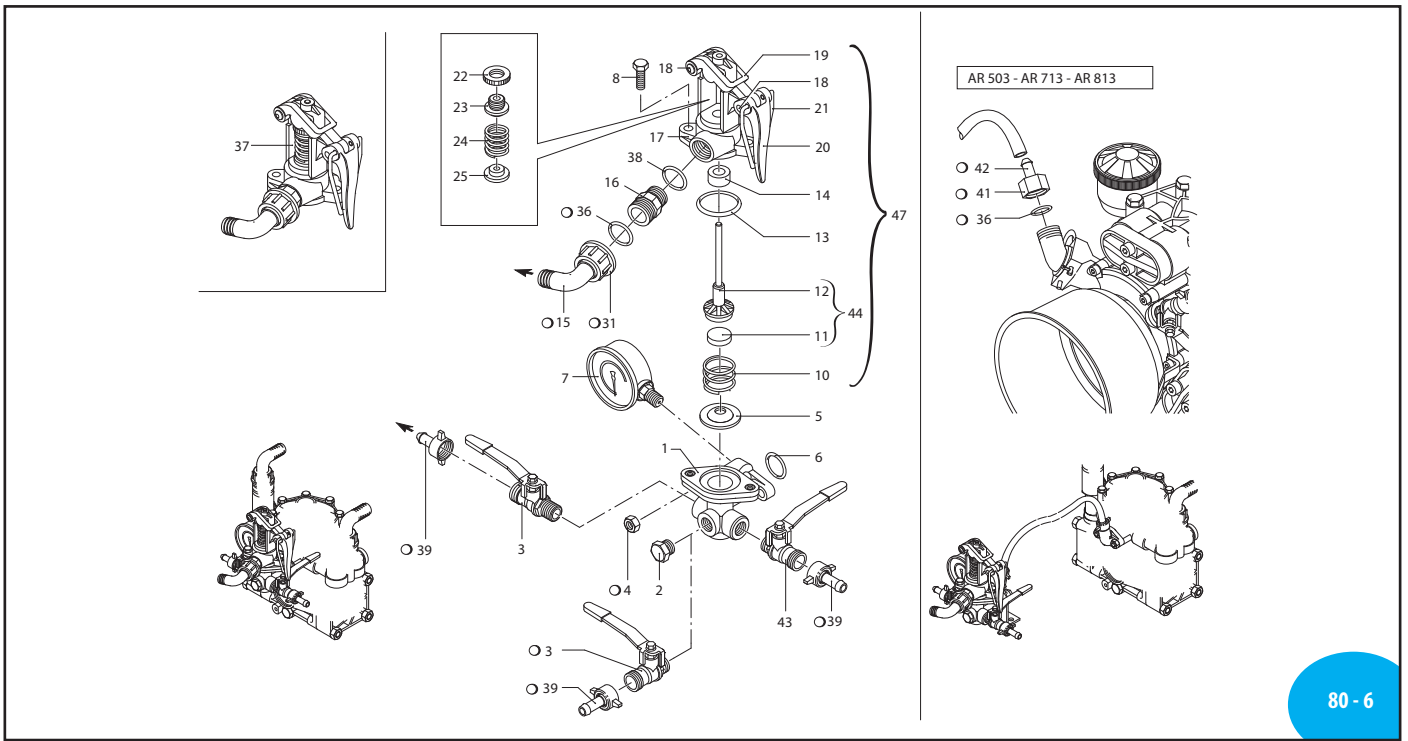

A.R. NORTH AMERICA

GI 40 / GIC40

Pos	Code	Discription	Qty	Note
1	620220	Relief valve body	1	
2	130171	Plug 3/8" G	1	T180*
3	130491	Ball valve 3/8" G - 1/2" G M-MDX	2	
4	390270	Nut M8	2	T180*
5	450110	Seat	1	
6	550350	O-ring Ø 23.81X2.62	2	
7	550545	Pressure gauge	1	0-1150 PSI
8	180370	Screw TE M8x25	2	T180*
10	320420	Spring	1	
11	110121	Seat	1	Desmopan
	110120	Seat	1	Buna
	110122	Seat	1	Viton
	450112	Seat	1	Ceramic GIC40
12	320433	Stem	1	
13	320511	O-ring Ø 37.8x4	1	
14	390140	Gasket	1	
	390141	Gasket	1	Viton
15	550380	Elbow 3/4"	1	o GIC40
	550460	Elbow 3/4"	1	GI40
16	550440	Fitting 1/2" G - 3/4 G M-M	1	
17	320410	Body valve	1	
18	320480	Hub pin	2	
19	320460	Fork	1	
20	320470	Lever	1	
21	320490	Support	1	
22	320450	Wobble plate	1	
23	320440	Ring nut	1	
24	110190	Spring	1	
25	230120	Wobble plate	1	
28	320406	Bracket	1	o
30	450145	Flange	1	o
31	550242	Ring nut 1" G	1	o
	550450	Ring Nut 3/4"	1	GI40
32	110131	Ring nut / HB 1/2" x 3/8"	1	o
32	110130	Ring nut / HB 1/2" x 1/2"	1	o Optional
33	160660	Screw TE M8x35	2	o T90*
36	880830	O-ring Ø 15.54x2.62	2	GI40
	550350	O-Ring	1	o GIC40
37	1923	Valve kit adjustment	1	
38	180101	O-ring Ø 17.5x2	1	
39	110131	Ring nut 1/2"	3	o
41	1040790	Ring nut 3/4" G	1	o

Pos	Code	Discription	Qty	Note
42	1150580	Hose tail Ø 13	1	o
43	130492	Ball valve 3/8" G - 1/2" G M-M SX	1	
44	329002	Seat Guide assembly	1	GIC40
46	800720	Reducer Bushing 3/4" x 1"	1	Not Shown
47	1923	Upper Body assembly	1	GI40
	46286	Upper Body assembly	1	GIC40

o Not part of GI 40

* Torque: in-lbs +/- 10%

AR 1921 Buna valve seats		AR 1922 Desmopan valve seats	
Pos.	Qty	Pos.	Qty
11	5	11	5

AR 1925 Maintenance repair Desmopan Seat		AR 1757 Maintenance repair Viton Seat	
Pos.	Qty	Pos.	Qty
5	1		
10	1		
11	1		
12	1		
13	1		
14	1		

For AR 30 - AR 50 - AR 303 - AR 403

AR 980 "S" Remote control

Pos.	Qty	Pos.	Qty
3	1		
4	2		
6	1		
15	1		
28	1		
30	1		
31	1		
32	1		
33	2		
36	1		
39	3		

For AR 30 - AR 50 - AR 303 - AR 403

AR 982 "S" Remote control