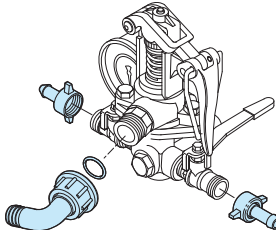

GI 40 / GIC 40

For GI 40

KIT 977 "I"