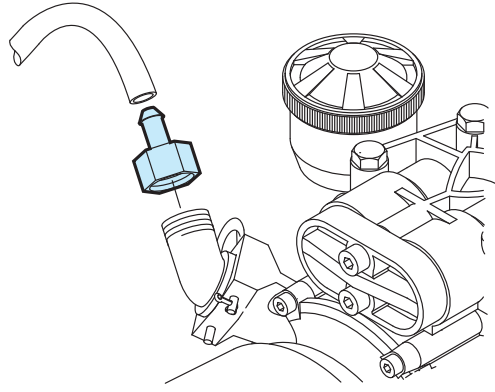

GI 40 / GIC 40

For GI 40

KIT 977 "I"

KIT 982 "S"

KIT 980 "S"

Build-in control unit and remote control

AR 977 "I" Build in control

Pos.	Qty	Pos.	Qty
15	1		
31	1		
36	1		
39	2		

For AR 30 - AR 50 - AR 303 - AR 403

AR 980 "S" Remote control

Pos.	Qty	Pos.	Qty
3	1		
4	2		
6	1		
15	1		
28	1		
30	1		
31	1		
32	1		
33	2		
36	1		
39	3		

For AR 30 - AR 50 - AR 303 - AR 403

AR 982 "S" Remote control

Pos.	Qty	Pos.	Qty
3	1	41	1
4	2	42	1
6	1		
15	1		
28	1		
30	1		
31	1		
32	1		
33	2		
36	2		
39	3		

For AR 503

Control units